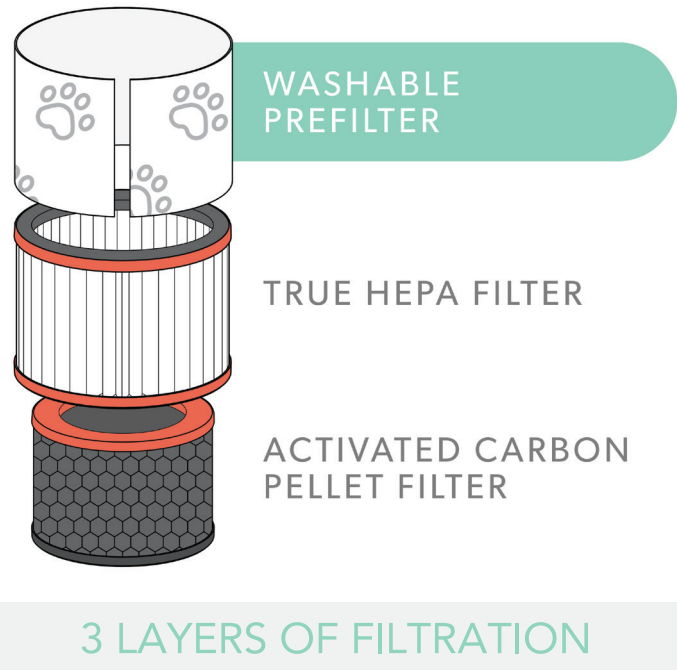

**NEW SPECIALTY FILTERS**  
For your TruSens Air Purifiers

**Pet Filter**

The Pet Filter with True HEPA captures up to 99.97% of pet dander and helps eliminate common pet odors so you can breathe cleaner air in your home.

**Features & Benefits**

- This combination filter has 3 levels of filtration formulated specifically to combat pet odors and dander. It includes a True HEPA filter with an activated carbon filter and a washable prefilter.
- The special cotton prefilter handles high volume of pet dander. Simply wipe it clean. No dry time.
- 360 degree filtration draws in air from all directions to collect pollutants from around the room.
- The filter is at the core of purifying your air and replacement is essential for your purifier to perform at its best. Replace every 12-15 months and replace the carbon filter (depending on usage\*).
- Change HEPA indicator glows red on your air purifier when the filter needs to be replaced.
- Compatible with all TruSens Air Purifiers.

**All-in-one Filter set**  
(Pre-Filter + Activated Carbon Filter# + HEPA Filter)

**Activated Carbon Filter#**  
(Optional replacement depending on usage\*)

Model	AFHZ1000-PET01	AFHZ2000-PET01	AFHZ3000-PET01	AFHZ1000-PET01	AFHZ2000-PET01	AFHZ3000-PET01
Type	True HEPA Filter			Carbon		
Best For	Pet Dander & Odor					
Washable	Yes - Prefilter only			Not Washable		
Pack Quantity	1					
Dimensions	16.95 x 8.32 cm	18.65 x 13.8 cm	20.87 x 21.2 cm	14.24 x 7.72 cm	15.94 x 13.2 cm	18.16 x 20.6 cm
Use With / Fits With	Z-1000 Air Purifier	Z-2000 Air Purifier	Z-3000 Air Purifier	Pet Small HEPA Filter	Pet Medium HEPA Filter	Pet Large HEPA Filter

\*Specialty Filters contain denser carbon pellet layer that allow longer estimated filter life expectancy from the standard