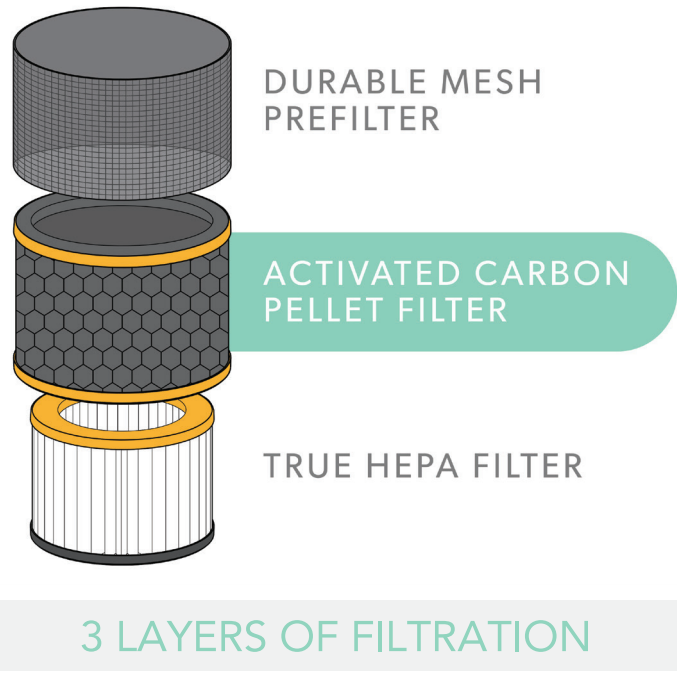

NEW SPECIALTY FILTERS
For your TruSens Air Purifiers

TruSens Odor & VOC Filter

The Odor Filter with True HEPA drum is specially designed with a larger amount of activated carbon. Carbon pellets removes common cooking and cleaning odors, and reduces VOCs.

Features & Benefits

- This combination filter has 3 levels of filtration to defend against odors. It includes an True HEPA filter with an activated carbon filter and a durable mesh prefilter.
- The activated carbon filter helps combat cooking and cleaning odors, and reduces airborne VOCs such as ammonia, acetone and formaldehyde. True HEPA filter captures common pollutants.
- 360 degree filtration draws in air from all directions to collect pollutants from around the room.
- The filter is at the core of purifying your air and replacement is essential for your purifier to perform at its best. Replace every 12-15 months and replace the carbon filter (depending on usage*).
- Change HEPA indicator glows red on your air purifier when the filter needs to be replaced.
- Compatible with all TruSens Air Purifiers.

All-in-one Filter set
(Pre-Filter + Activated Carbon Filter# + HEPA Filter)

Activated Carbon Filter#
(Optional replacement depending on usage*)

Model	AFHZ1000-SMK01	AFHZ2000-SMK01	AFHZ3000-SMK01	AFCZ1000-SMK01	AFCZ2000-SMK01	AFCZ3000-SMK01
Type	True HEPA Filter			Carbon		
Best For	Odor & VOCs					
Washable	Not Washable					
Pack Quantity	1					
Dimensions	16.95 x 8.32 cm	18.65 x 13.8 cm	20.87 x 21.2 cm	16.95 x 8.32 cm	18.65 x 13.8 cm	20.87 x 21.2 cm
Use With / Fits With	Z-1000 Air Purifier	Z-2000 Air Purifier	Z-3000 Air Purifier	Odor Small HEPA Filter	Odor Medium HEPA Filter	Odor Large HEPA Filter

*Specialty Filters contain denser carbon pellet layer that allow longer estimated filter life expectancy from the standard