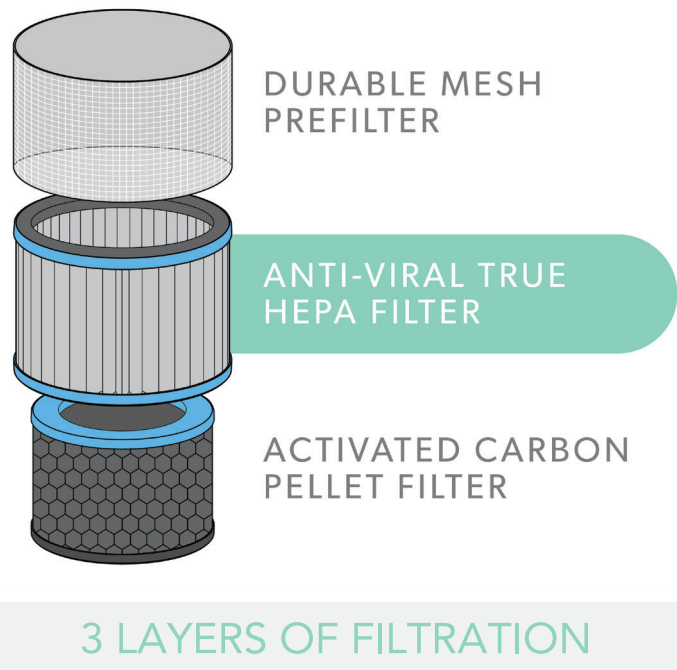

**NEW SPECIALTY FILTERS**  
For your TruSens Air Purifiers

**TruSens Allergy & Flu Filter**

Help protect your family from the flu and year-round allergies. The Allergy & Flu Filter with Anti-viral True HEPA captures 99% of airborne allergens and viruses, and helps inactivate the H1N1 virus.

**Features & Benefits**

- This combination filter has 3 levels of filtration to defend against flu viruses and pollutants in the air. It includes an anti-viral True HEPA filter with an activated carbon filter and a durable mesh prefilter.
- The anti-viral True HEPA filter silver coating inactivates viruses and kills bacteria.
- 360 degree filtration draws in air from all directions to collect pollutants from around the room.
- The filter is at the core of purifying your air and replacement is essential for your purifier to perform at its best. Replace every 12-15 months and replace the carbon filter (depending on usage\*).
- Change HEPA indicator glows red on your air purifier when the filter needs to be replaced.
- Compatible with all TruSens Air Purifiers.

**All-in-one Filter set**  
(Pre-Filter + Activated Carbon Filter# + HEPA Filter)

**Activated Carbon Filter#**  
(Optional replacement depending on usage\*)

Model	AFHZ1000-AGY01	AFHZ2000-AGY01	AFHZ3000-AGY01	AFCZ1000-AGY01	AFCZ2000-AGY01	AFCZ3000-AGY01
Type	True HEPA Filter			Carbon		
Best For	Allergies & Flu					
Washable	Not Washable					
Pack Quantity	1					
Dimensions	16.95 x 8.32 cm	18.65 x 13.8 cm	20.87 x 21.2 cm	14.24 x 7.72 cm	15.22 x 13.2 cm	18.16 x 13.44 cm
Use With / Fits With	Z-1000 Air Purifier	Z-2000 Air Purifier	Z-3000 Air Purifier	Allergy & Flu Small HEPA Filter	Allergy & Flu Medium HEPA Filter	Allergy & Flu Large HEPA Filter

\*Specialty Filters contain denser carbon pellet layer that allow longer estimated filter life expectancy from the standard