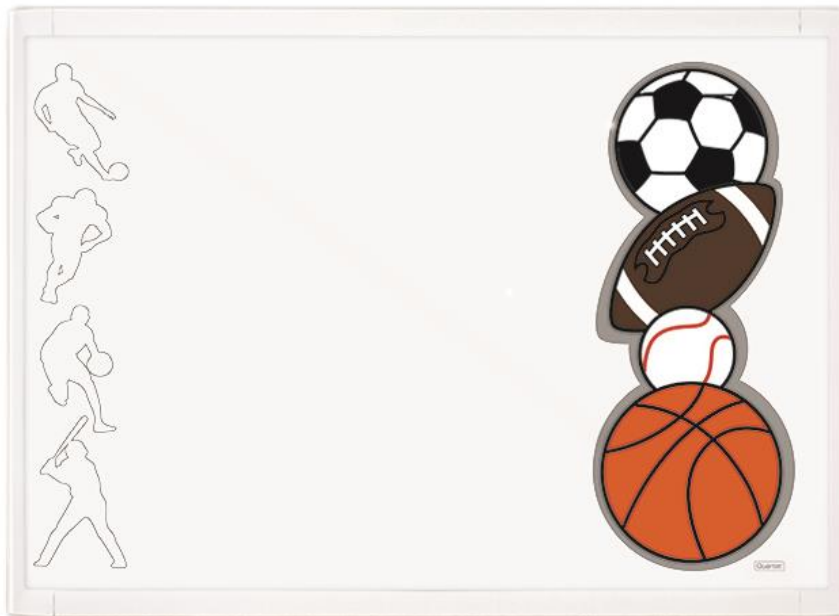

# White Frame Sports Combination Board

## Boards

Jot down important notes or pin them up on this foam and magnetic surface combination board that offers the best of both worlds!

### Features & Benefits

- Sleek and lightweight design with multi-functionality
- Magnetic dry erase surface with tackable foam area
- Attractive sportball theme design adds a fun touch to decor
- Mounting: Self-stick pads

## Technical Specifications

Product Code	Dimension (mm)
QBD30001	23" x 17"

**Surface:** Foam+ Magnetic dry erase  
**Frame:** White plastic  
**Mounting:** Self-stick pads

ACCO BRANDS – THE INDUSTRY LEADER