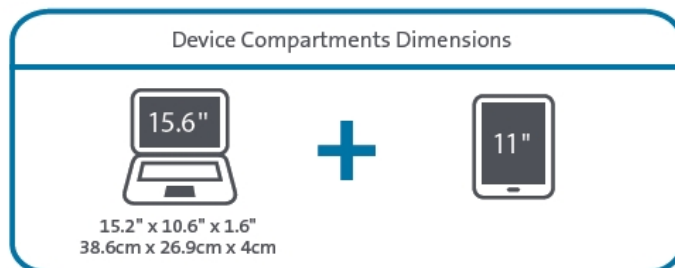

Each information

Depth
Width
Height
Gross weight
UPC#
Unit quantity

Case information

Depth
Width
Height
Gross weight
UPC#
Unit quantity

Shipping Information

Country of origin CN
Minimum Order Quantity
Lowest possible unit

General information

Color
Layer/Pallet
Cases/Layer

Specifications

- **Fits:** 15.6" Laptop, 11" Tablet
- **Colour:** Cool Grey

ACCO BRANDS ASIA PTE LTD
5A Toh Guan Road East
#06-03
Singapore 608830

www.accobrandsasia.com
Fax: +65-6779-1041
Telephone: +65-6776-0195