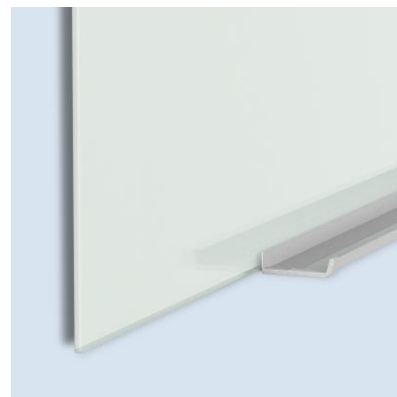

InvisaMount™ Magnetic Glass Marker Boards

Boards

Glass Boards provide long term durability with modern aesthetic appeal. The glass surface will not stain, ghost, scratch or dent despite heavy use. Magnetic feature allows for instant hanging of documents and notes, and marker glides evenly over the board surface for smooth writing. With invisible mount and aluminium marker tray.

Features & Benefits

- Tempered glass surface whiteboard is stain and ghost resistant for superior erasability
- Magnetic quality allows writing and posting of messages with dry-erase markers and rare earth magnets
- Frameless board design blends seamlessly into any environment and includes a detachable marker tray
- InvisaMount™ feature with hidden hardware maximises usable board space and gives the whiteboard a floating appearance
- Available in multiple sizes with a 16:9 aspect ratio
- Limited 20 year warranty on surface - guarantee for no ghosting

Technical Specifications

Product Code	Dimension (mm)
G5028IMW	50" x 28"
G7442IMW	74" x 42"
G8548IMW	85" x 48"

Surface: Tempered Glass
Frame: No frame
Mounting: Hanging brackets