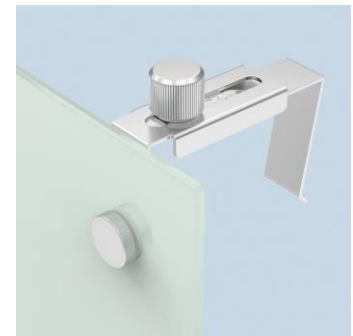

Communicate with confidence

Magnetic Glass Dry-Erase Glass Cubicle Board 24 x 14

Boards

Glass Cubicle Board provides long term durability with modern aesthetic appeal. The glass surface will not stain, ghost, scratch or dent. The magnetic feature allows for instant hanging of documents and notes, and dry-erase marker glides evenly over the board surface for smooth writing. Comes with aluminium tray and cubicle adjustable brackets, so setting up is a breeze.

Features & Benefits

- Tempered glass surface whiteboard is stain and ghost resistant for superior erasability
- Magnetic quality allows writing and posting of messages with dry-erase markers and rare earth magnets
- Frameless board design blends seamlessly into any environment
- 24" x 14" board size with a 16:9 aspect ratio fits perfectly in cubicles with low walls and can be hung vertically or horizontally
- Two mounting hardware sets included: adjustable brackets to hang board over cubicle walls and wall mount for traditional hanging
- Limited 15 year warranty on surface - guarantee for no ghosting

Technical Specifications

| Product Code | Dimension (mm) |
|--------------|----------------|
| PDEC2414 | 24" x 14" |

Surface: Tempered Glass
Frame: No frame
Mounting: Hanging brackets

ACCO BRANDS – THE INDUSTRY LEADER