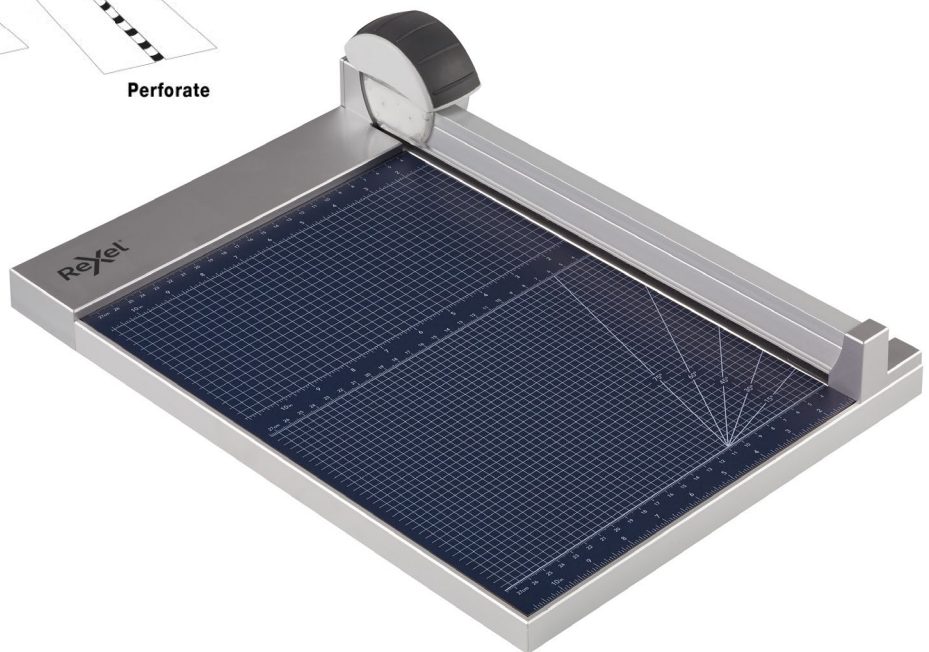

ClassicCut 1215P

Professional Trimmer

A4 multi-functional trimmer perfect for home and hobby use. With 3 different blade options, you can create a wide range of projects, crafts and handouts.

Features & Benefits

- Trim length: 305mm (A4)
- Trim capacity: 15 sheets 80g
- Trim style: Straight, Wave and Perforate
- Concealed rotary blade glides down trimmer for precise trimming
- Blade type can be switched for different cut types and is replaceable
- Base are marked with grid lines and measurements to help alignment
- Square cutting mat can be rotated up to 4 times and is replaceable (sold separately)

Technical Specifications

Trim length (mm)	305	Paper guides	n/a
Paper size	A4	Ruler in cm & inches	Yes
Trim capacity 80g:		Back stop	n/a
■ Straight cut	15	Paper clamp	n/a
■ Score cut	n/a	Replacement blades	Yes
■ Wave cut	15	Cutting mats	Yes
■ Perforate cut	15	Product code	20201215P