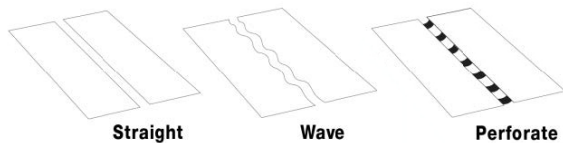

ClassicCut 1215P

Professional Trimmer

A4 multi-functional trimmer perfect for home and hobby use. With 3 different blade options, you can create a wide range of projects, crafts and handouts.

Features & Benefits

- Trim length: 305mm (A4)
- Trim capacity: 15 sheets 80g
- Trim style: Straight, Wave and Perforate
- Concealed rotary blade glides down trimmer for precise trimming
- Blade type can be switched for different cut types and is replaceable
- Base are marked with grid lines and measurements to help alignment
- Square cutting mat can be rotated up to 4 times and is replaceable (sold separately)

Technical Specifications

Trim length (mm)	305	Paper guides	n/a
Paper size	A4	Ruler in cm & inches	Yes
Trim capacity 80g:		Back stop	n/a
■ Straight cut	15	Paper clamp	n/a
■ Score cut	n/a	Replacement blades	Yes
■ Wave cut	15	Cutting mats	Yes
■ Perforate cut	15	Product code	20201215P