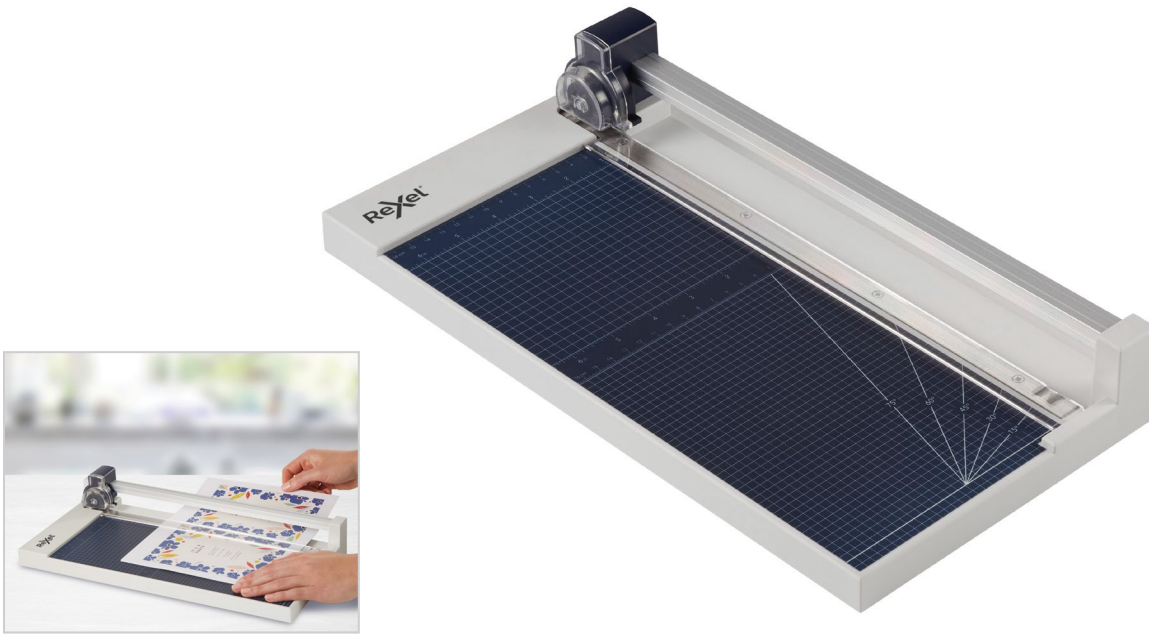

## ClassicCut 1210P

### Home/Personal Trimmer

Perfect for everyday trimming jobs, the ClassicCut Bypass Trimmer is a great choice for office or home trimming. The smooth blade and sturdy base make cuts quickly and easily.

#### Features & Benefits

- Trim length: 305mm (A4)
- Trim capacity: 10 sheets 80g
- Trim style: Straight
- Ruler holds paper firmly in place during trimming
- Concealed rotary bypass blade glides down the trimmer for precise cuts
- Easy replacement blade (sold separately)